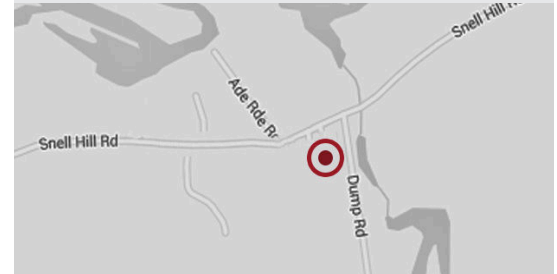

TRANSFER STATION LOCATION

Turner Transfer & Recycling Facility

Address: Dump Road, Turner, ME 04282

TRANSFER STATION HOURS

Open three days a week

Tuesday, Friday, and Saturday **8:00 AM - 3:45 PM**

The Transfer Station will be closed on the following holidays: